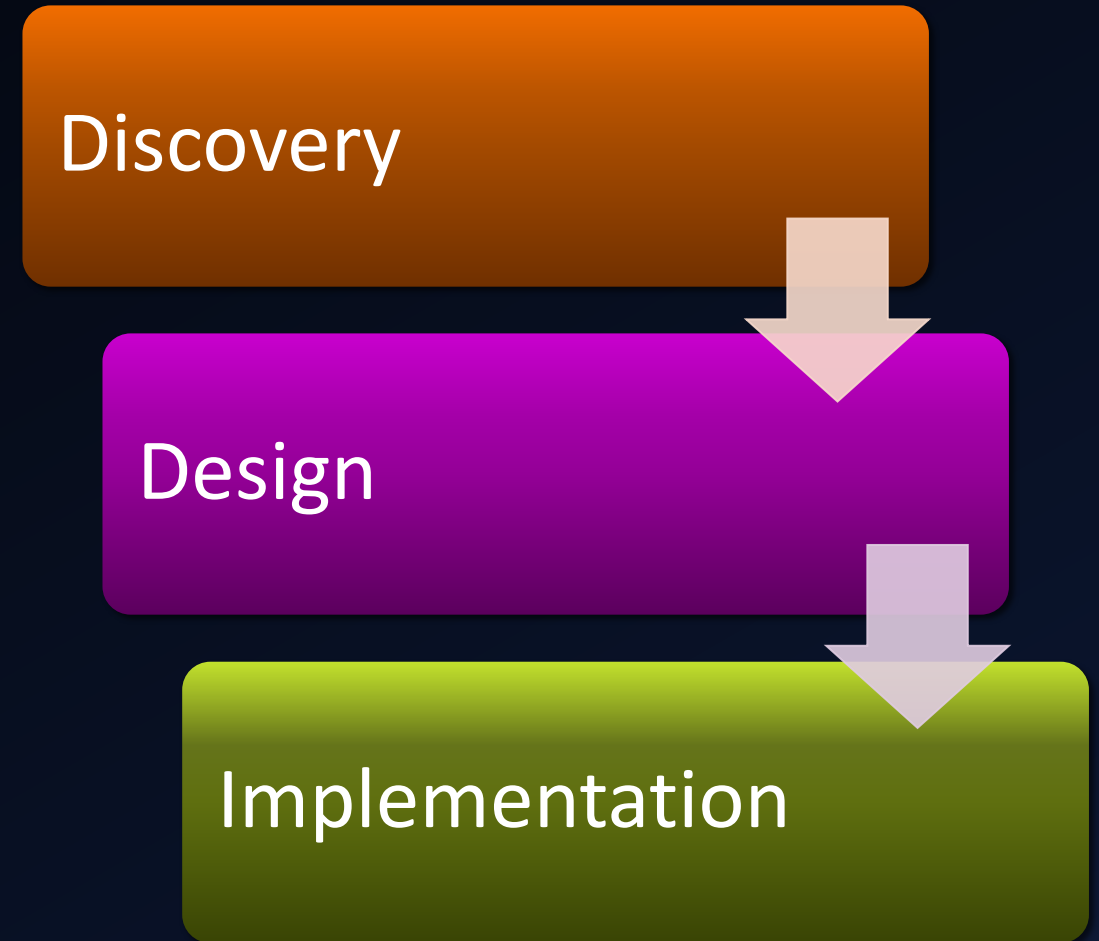

The Customization Process

- **Discovery**
  We observe the current process, nothing any solution opportunities.
- **Design**
  Using the customer specifications, and our own discovery notes, we begin designing and programming the system.
- **Implementation**
  Once the system has been designed, tested, and passed customer authorization, we launch and integrate the system.