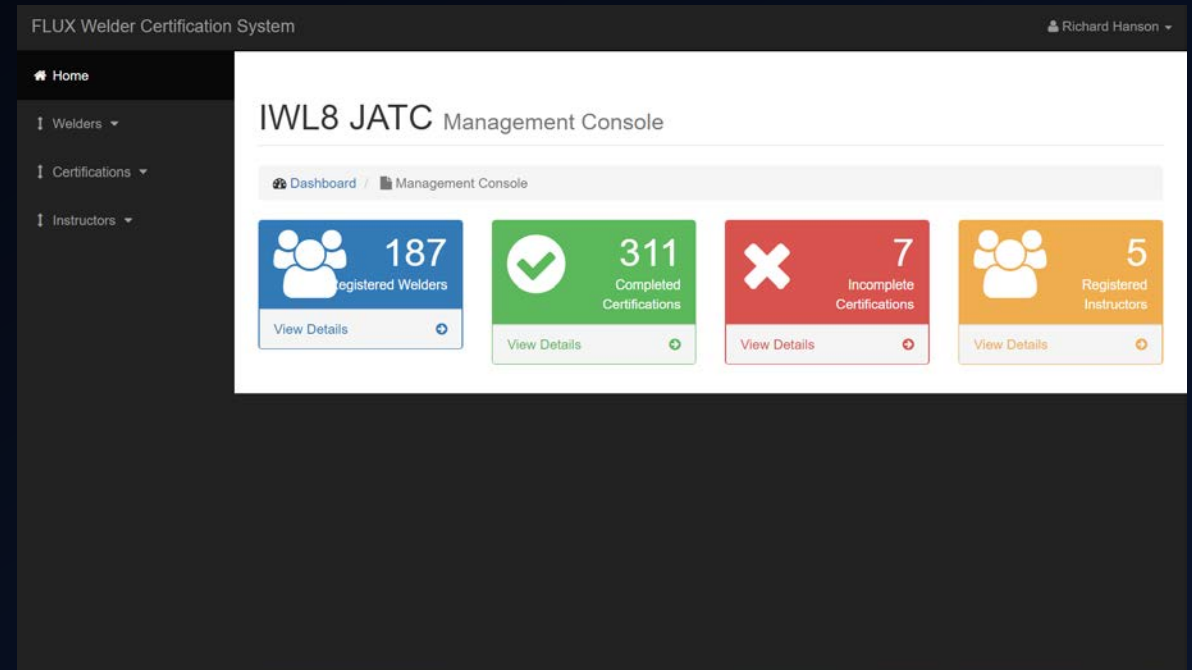

The logo features the text 'EBERT IT' in a bold, sans-serif font. 'EBERT' is light blue, 'IT' is white, and there is a thin white vertical bar between 'T' and 'I'. The background is dark blue with light blue geometric lines in the corners.

EBERT IT

SERVICE YOU CAN TRUST

Introducing FLUX

CUSTOM CERTIFICATION AUTOMATION

What is FLUX?

- FLUX is a powerful, yet easy to use web-based application that automates the certification process for many organizations.
- The system allows users to register via any web accessible device, such as a phone, tablet, or pc.
- The certification process is tracked from start to finish using the management console.
- Upon completion, the system is able to replicate official paper document & forms, as well as include actual user signatures.

The Management Console

- Users
- Instructors
- Certification Types
- Certification Tracking

Document Output

- Signatures
- Stamps
- 1:1 Form Replication
- Text, circles, checkmarks, etc.

Actual Outputted Forms